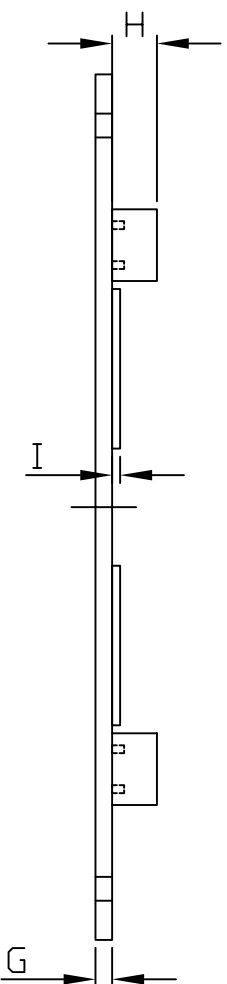

G1020BF SERIES

*PLASTIC BOX WITH PLASTIC FLANGED
LID FOR WALL MOUNTING.

DIMENSION IN (mm)

STOCK NO.	A	B	C	D	E	F	G	H	I
G1020BF	108.5	53.7	95.7	40.0	23.1	65.7	2.1	3.5	1.0
G1022BF	156.0	67.1	143.1	49.5	30.4	113.2	2.6	3.5	1.0
G1024BF	185.7	95.5	171.0	78.8	55.0	140.6	2.6	3.5	1.0
G1025BF	225.0	113.0	211.0	95.0	60.1	179.5	2.8	3.5	1.0

REGARDING THE DIMENSION OF BASE ,
PLEASE REFER TO DRAWINGS OF G1020
SERIES.

宜又實業有限公司
GAINTA INDUSTRIES LTD.

設計
DES'D
BY

繪圖
DRAW'D
BY

核圖
CHK'D
BY

比例
SCALE
1:1

日期
DATE

材質
MATE.
ALU

圖名
TITLE:
G1020BF SERIES

圖號
DWG NO.:

圖號
REVISED

說明
DESCRIPTION