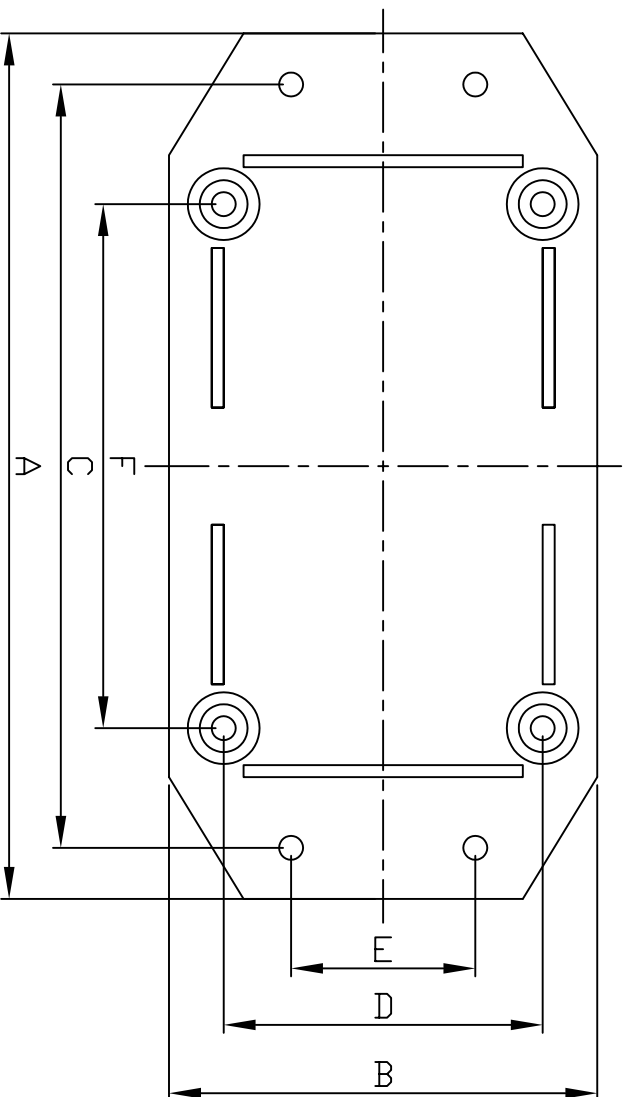

G1020BF SERIES

*PLASTIC BOX WITH PLASTIC FLANGED
LID FOR WALL MOUNTING.

DIMENSION IN (mm)

STOCK NO.	A	B	C	D	E	F	G	H	I
G1020BF	108.5	53.7	95.7	40.0	23.1	65.7	2.1	3.5	1.0
G1022BF	156.0	67.1	143.1	49.5	30.4	113.2	2.6	3.5	1.0
G1024BF	185.7	95.5	171.0	78.8	55.0	140.6	2.6	3.5	1.0
G1025BF	225.0	113.0	211.0	95.0	60.1	179.5	2.8	3.5	1.0

REGARDING THE DIMENSION OF BASE ,
PLEASE REFER TO DRAWINGS OF G1020
SERIES.

宜又實業有限公司
GAINTA INDUSTRIES LTD.

設計
DES'D
BY

繪圖
DRAW'D
BY

核圖
CHK'D
BY

比例
SCALE
1:1

日期
DATE

材質
MATE.
ALU

圖名
TITLE:
G1020BF SERIES

圖號
DWG NO.:

圖號
REVISED

說明
DESCRIPTION