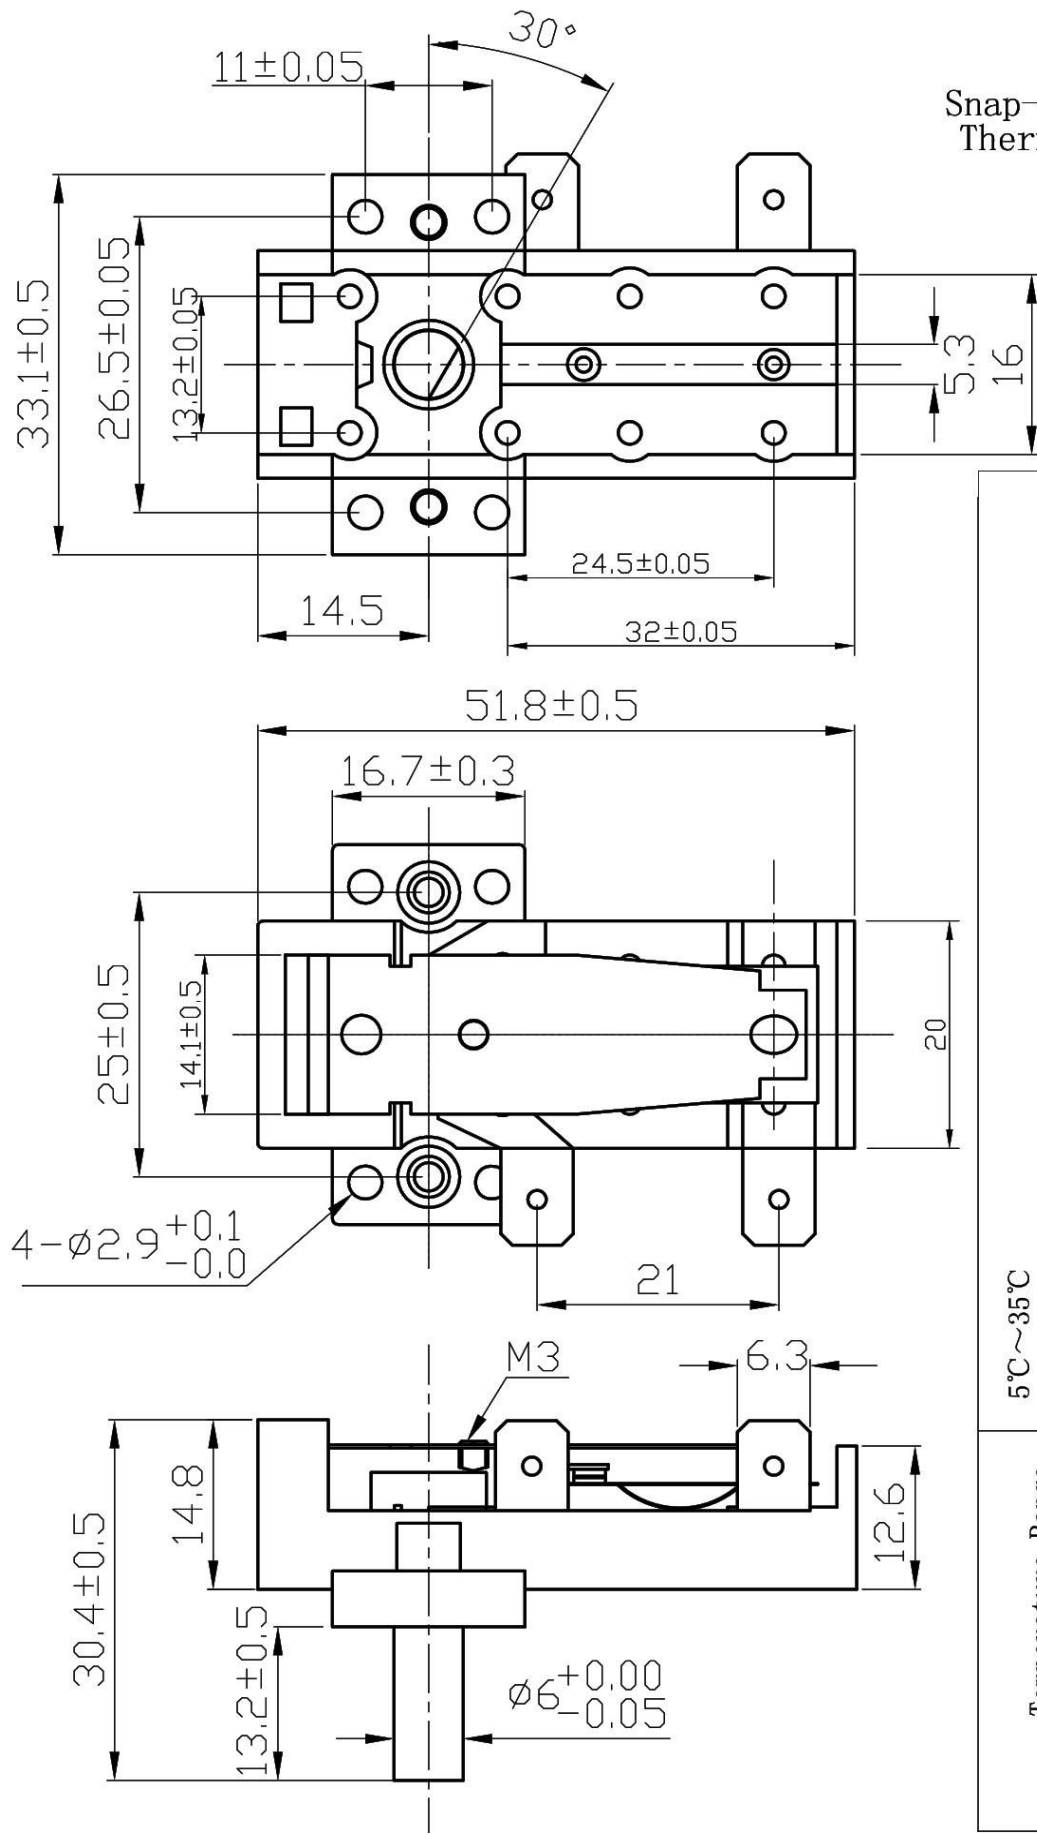

Snap-action
Thermostat

C-001A

A-975

Temperature Range	5°C~35°C
Adjustable Range	0-300°
Rated Volts	AC 250V 50/60Hz
Rated Amps	16A (阻性负载 resistive load)
Contacta	S. P. S. T
Insulation Resistance	More than 100MΩ (with DC500V megger)
Dielectrle Strength	AC 50Hz, 2000V for one minute, no breakdown and no flashover