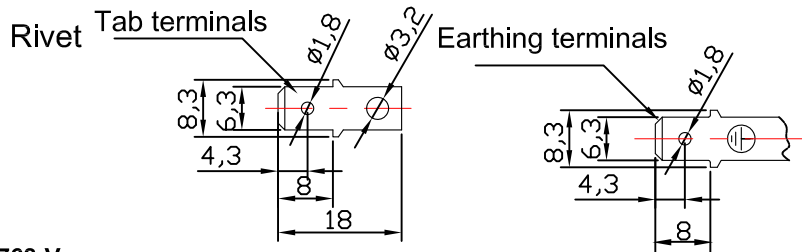

Tab terminals
6.3*0.8

configuration:

- Connection: Tab terminals:horizontal
- Lampholder: ceramic,X555,2/250,T300
- Lamp: E14,230/240V,15W
- Lens: Dia. 42 mm,soda-lime glass (hard glass) 300 °C
- Temperature rating of bulbs: 300 °C max.
- Note: contact tips satisfy IEC 1210
- Note: General tolerance are in accordance with ISO2768-V

NAME	D.NO.	NLT-LMP0301	Design	
Lampholder with lamp 15W PLO-0106-42H	Scale	1:1	Validation	
	Weight(g)		Approve	
	Material		Date	05-7-2013