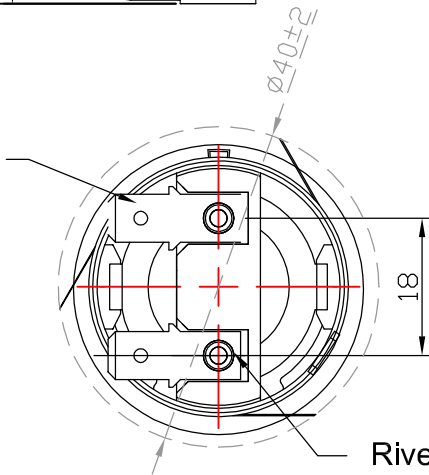

Tab terminals
6.3*0.8

configuration:

- Connection: Tab terminals:horizontal
- Lampholder: ceramic,X555,2/250,T300
- Lamp: E14,230/240V,15W
- Lens: Dia. 42 mm,soda-lime glass (hard glass) 300 °C
- Temperature rating of bulbs: 300 °C max.
- Note: contact tips satisfy IEC 1210
- Note: General tolerance are in accordance with ISO2768-V

NAME	D.NO.	NLT-LMP0301	Design	
Lampholder with lamp 15W PLO-0106-42H	Scale	1:1	Validation	
	Weight(g)		Approve	
	Material		Date	05-7-2013