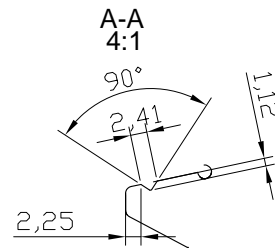

Tab terminals
6.3*0.8

configuration:

- Connection: Tab terminals:horizontal
- Lampholder: ceramic,X555,2/250,T300
- Lamp: E14,230/240V,15W
- Lens: Dia. 42 mm,soda-lime glass (hard glass) 300 °C
- Temperature rating of bulbs: 300 °C max.
- Note: contact tips satisfy IEC 1210
- Note: General tolerance are in accordance with ISO2768-V

NAME	D.NO.	NLT-LMP0301	Design	
Lampholder with lamp 15W PLO-0106-42H	Scale	1:1	Validation	
	Weight(g)		Approve	
	Material		Date	05-7-2013