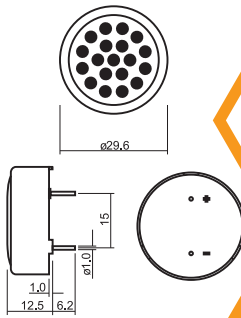

Frequency Response

Applied Signal : 0.08W, Sine Wave
Measuring Distance : 10cm

● **Specification** (all data taken at 25°C unless otherwise specified)

Coil Impedance (Ω)	Rated Power (W)	Maximum Input Power (W)	Resonance Frequency (Hz)	★Frequency Range (Hz)	★Sound Output at 1kHz(dB)	Operating Temp. (°C)	Storage Temp. (°C)	Housing Material	Weight (g)
8 ± 20%	0.08	0.15	1900 ± 10%	1000 ~ 5000	73 ± 3	-20 ~ +60	-30 ~ +70	Noryl SE1	3

HSM23A-8

The specifications are only for 8Ω version. Specification for other impedance is available upon request.
★ Value Applying Rated Input power and Measured at 10cm.

HSM30A-8

Dimension

Unit: mm
Tolerance : 0.3mm

Frequency Response

Applied Signal : 0.15W, Sine Wave
Measuring Distance : 10cm

● **Specification** (all data taken at 25°C unless otherwise specified)

Coil Impedance (Ω)	Rated Power (W)	Maximum Input Power (W)	Resonance Frequency (Hz)	★Frequency Range (Hz)	★Sound Output at 1kHz(dB)	Operating Temp. (°C)	Storage Temp. (°C)	Housing Material	Weight (g)
8 ± 20%	0.15	0.2	1200 ± 15%	600 ~ 5000	88 ± 3	-40 ~ +85	-40 ~ +90	Noryl SE1	10

HSM30A-8

The specifications are only for 8Ω version. Specification for other impedance is available upon request.
★ Value Applying Rated Input power and Measured at 10cm.