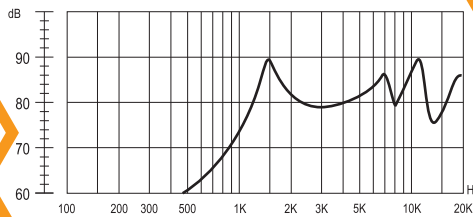

SoniCrest SPEAKER SOUND GENERATORS

HSS30A

Dimension

Unit: mm
Tolerance : 0.3mm

Frequency Response

Applied Signal : 0.15W, Sine Wave
Measuring Distance : 10cm

● **Specification** (all data taken at 25°C unless otherwise specified)

HSS30A

The specifications are only for 8Ω version. Specification for other impedance is available upon request.
★ Value Applying Rated Input power and Measured at 10cm.

Dimension

Unit: mm
Tolerance : 0.3mm

Frequency Response

Applied Signal : 0.08W, Sine Wave
Measuring Distance : 10cm

● **Specification** (all data taken at 25°C unless otherwise specified)

Coil Impedance (Ω)	Rated Power (W)	Maximum Input Power (W)	Resonance Frequency (Hz)	★Frequency Range (Hz)	★Sound Output at 1kHz(dB)	Operating Temp. (°C)	Storage Temp. (°C)	Housing Material	Weight (g)
8 ± 20%	0.08	0.15	1900 ± 10%	1000 ~ 5000	73 ± 3	-20 ~ +60	-30 ~ +70	Noryl SE1	3

Frequency Response

Applied Signal : 0.15W, Sine Wave
Measuring Distance : 10cm

● **Specification** (all data taken at 25°C unless otherwise specified)

Coil Impedance (Ω)	Rated Power (W)	Maximum Input Power (W)	Resonance Frequency (Hz)	★Frequency Range (Hz)	★Sound Output at 1kHz(dB)	Operating Temp. (°C)	Storage Temp. (°C)	Housing Material	Weight (g)
8 ± 20%	0.15	0.2	1200 ± 15%	600 ~ 5000	88 ± 3	-40 ~ +85	-40 ~ +90	Noryl SE1	10