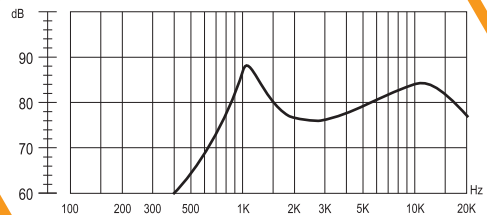

Frequency Response

Applied Signal : 0.08W, Sine Wave
Measuring Distance : 10cm

● **Specification** (all data taken at 25°C unless otherwise specified)

Coil Impedance (Ω)	Rated Power (W)	Maximum Input Power (W)	Resonance Frequency (Hz)	★Frequency Range (Hz)	★Sound Output at 1kHz(dB)	Operating Temp. (°C)	Storage Temp. (°C)	Housing Material	Weight (g)
8 ± 20%	0.08	0.15	1900 ± 10%	1000 ~ 5000	73 ± 3	-20 ~ +60	-30 ~ +70	Noryl SE1	3

Frequency Response

Applied Signal : 0.15W, Sine Wave
Measuring Distance : 10cm

● **Specification** (all data taken at 25°C unless otherwise specified)

Coil Impedance (Ω)	Rated Power (W)	Maximum Input Power (W)	Resonance Frequency (Hz)	★Frequency Range (Hz)	★Sound Output at 1kHz(dB)	Operating Temp. (°C)	Storage Temp. (°C)	Housing Material	Weight (g)
8 ± 20%	0.15	0.2	1200 ± 15%	600 ~ 5000	88 ± 3	-40 ~ +85	-40 ~ +90	Noryl SE1	10