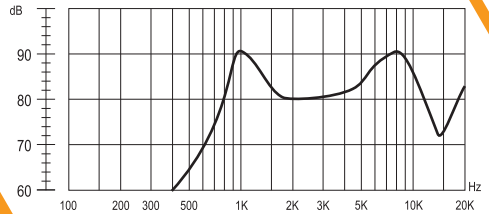

SoniCrest SPEAKER SOUND GENERATORS

HSS30A

Dimension

Unit: mm
Tolerance : 0.3mm

Frequency Response

Applied Signal : 0.15W, Sine Wave
Measuring Distance : 10cm

● **Specification** (all data taken at 25°C unless otherwise specified)

HSS30A

The specifications are only for 8Ω version. Specification for other impedance is available upon request.
★ Value Applying Rated Input power and Measured at 10cm.

Dimension

Unit: mm
Tolerance : 0.3mm

Frequency Response

Applied Signal : 0.08W, Sine Wave
Measuring Distance : 10cm

● **Specification** (all data taken at 25°C unless otherwise specified)

Coil Impedance (Ω)	Rated Power (W)	Maximum Input Power (W)	Resonance Frequency (Hz)	★Frequency Range (Hz)	★Sound Output at 1kHz(dB)	Operating Temp. (°C)	Storage Temp. (°C)	Housing Material	Weight (g)
8 ± 20%	0.08	0.15	1900 ± 10%	1000 ~ 5000	73 ± 3	-20 ~ +60	-30 ~ +70	Noryl SE1	3

Frequency Response

Applied Signal : 0.15W, Sine Wave
Measuring Distance : 10cm

● **Specification** (all data taken at 25°C unless otherwise specified)

Coil Impedance (Ω)	Rated Power (W)	Maximum Input Power (W)	Resonance Frequency (Hz)	★Frequency Range (Hz)	★Sound Output at 1kHz(dB)	Operating Temp. (°C)	Storage Temp. (°C)	Housing Material	Weight (g)
8 ± 20%	0.15	0.2	1200 ± 15%	600 ~ 5000	88 ± 3	-40 ~ +85	-40 ~ +90	Noryl SE1	10