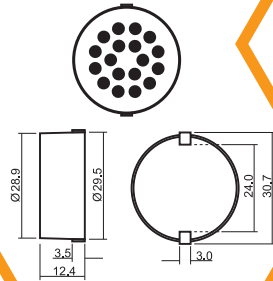

SoniCrest SPEAKER SOUND GENERATORS

HSS30A

Dimension

Unit: mm
Tolerance : 0.3mm

Frequency Response

Applied Signal : 0.15W, Sine Wave
Measuring Distance : 10cm

● **Specification** (all data taken at 25°C unless otherwise specified)

HSS30A

The specifications are only for 8Ω version. Specification for other impedance is available upon request.
★ Value Applying Rated Input power and Measured at 10cm.

Dimension

Unit: mm
Tolerance : 0.3mm

HSM23A-8

The specifications are only for 8Ω version. Specification for other impedance is available upon request.
★ Value Applying Rated Input power and Measured at 10cm.

HSM30A-8

Dimension

Unit: mm
Tolerance : 0.3mm

Frequency Response

Applied Signal : 0.15W, Sine Wave
Measuring Distance : 10cm

● **Specification** (all data taken at 25°C unless otherwise specified)

Coil Impedance (Ω)	Rated Power (W)	Maximum Input Power (W)	Resonance Frequency (Hz)	★Frequency Range (Hz)	★Sound Output at 1kHz(dB)	Operating Temp. (°C)	Storage Temp. (°C)	Housing Material	Weight (g)
8 ± 20%	0.15	0.2	1200 ± 15%	600 ~ 5000	88 ± 3	-40 ~ +85	-40 ~ +90	Noryl SE1	10