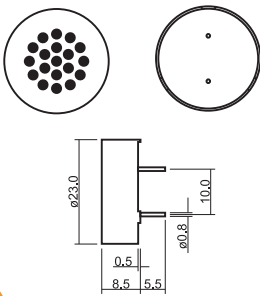

SoniCrest SPEAKER SOUND GENERATORS

HSS30A

Dimension

Unit: mm
Tolerance : 0.3mm

Frequency Response

Applied Signal : 0.15W, Sine Wave
Measuring Distance : 10cm

● **Specification** (all data taken at 25°C unless otherwise specified)

HSS30A

The specifications are only for 8Ω version. Specification for other impedance is available upon request.
★ Value Applying Rated Input power and Measured at 10cm.

Dimension

Unit: mm
Tolerance : 0.3mm

HSM23A-8

The specifications are only for 8Ω version. Specification for other impedance is available upon request.
★ Value Applying Rated Input power and Measured at 10cm.

HSM30A-8

Dimension

Unit: mm
Tolerance : 0.3mm

Frequency Response

Applied Signal : 0.15W, Sine Wave
Measuring Distance : 10cm

● **Specification** (all data taken at 25°C unless otherwise specified)

Coil Impedance (Ω)	Rated Power (W)	Maximum Input Power (W)	Resonance Frequency (Hz)	★Frequency Range (Hz)	★Sound Output at 1kHz(dB)	Operating Temp. (°C)	Storage Temp. (°C)	Housing Material	Weight (g)
8 ± 20%	0.15	0.2	1200 ± 15%	600 ~ 5000	88 ± 3	-40 ~ +85	-40 ~ +90	Noryl SE1	10