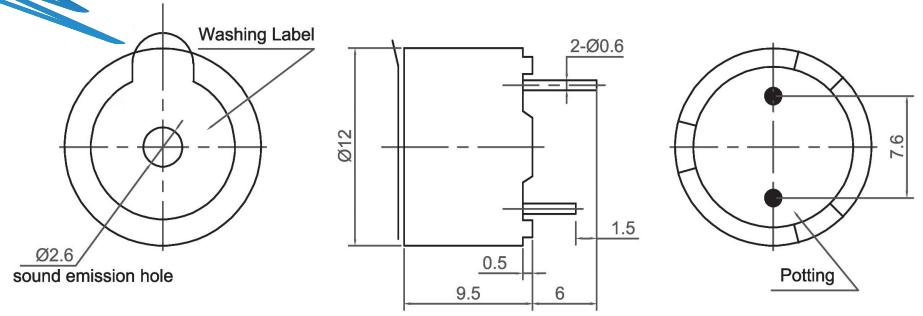

# Magnetic Buzzer (DC)

**CMB1207-X**

Canopus Part no.	Operating Voltage (VDC)	Rated Voltage (VDC)	Max Rated Current (mA)	Min Sound Output (dBA)	Resonant Frequency (Hz)	Tone Nature	Operating Temperature (°C)	Housing	Terminal	Weight (g)
CMB1207EC23NPX	3.5 ~ 7	5	25	85 at 10cm	2300±300	Continuous	-40 ~ +85	Noryl	Pin	2

**CANOPUS**

**CMB1209**

Canopus Part no.	Operating Voltage (VDC)	Rated Voltage (VDC)	Max Rated Current (mA)	Min Sound Output (dBA)	Resonant Frequency (Hz)	Tone Nature	Operating Temperature (°C)	Housing	Terminal	Weight (g)
CMB1209AC23NP	1.3 ~ 2	1.5	30	75 at 10cm	2300±400	Continuous	-10 ~ +50	Noryl	Pin	2
CMB1209EC23NP	4 ~ 7	5	30	85 at 10cm	2300±300	Continuous	-40 ~ +85	Noryl	Pin	2
CMB1209HC23NP	8 ~ 15	12	30	85 at 10cm	2300±300	Continuous	-40 ~ +85	Noryl	Pin	2

**CMB1614-T**

Canopus Part no.	Operating Voltage (VDC)	Rated Voltage (VDC)	Max Rated Current (mA)	Min Sound Output (dBA)	Resonant Frequency (Hz)	Tone Nature	Operating Temperature (°C)	Housing	Terminal	Weight (g)
CMB1614AC23NPT	1 ~ 2	1.5	20	76 at 10cm	2300±400	Continuous	-40 ~ +85	Noryl	Pin	7
CMB1614FC23NPT	4 ~ 8	6	30	85 at 10cm	2300±300	Continuous	-40 ~ +85	Noryl	Pin	7
CMB1614HC23NPT	8 ~ 15	12	30	85 at 10cm	2300±300	Continuous	-40 ~ +85	Noryl	Pin	7