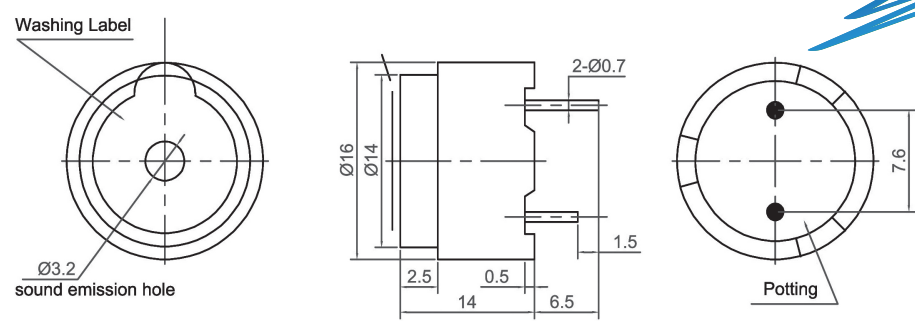

# Magnetic Buzzer (DC)

**CMB1207-X**

Canopus Part no.	Operating Voltage (VDC)	Rated Voltage (VDC)	Max Rated Current (mA)	Min Sound Output (dBA)	Resonant Frequency (Hz)	Tone Nature	Operating Temperature (°C)	Housing	Terminal	Weight (g)
CMB1207EC23NPX	3.5 ~ 7	5	25	85 at 10cm	2300±300	Continuous	-40 ~ +85	Noryl	Pin	2

**CANOPUS**

**CMB1209**

Canopus Part no.	Operating Voltage (VDC)	Rated Voltage (VDC)	Max Rated Current (mA)	Min Sound Output (dBA)	Resonant Frequency (Hz)	Tone Nature	Operating Temperature (°C)	Housing	Terminal	Weight (g)
CMB1209AC23NP	1.3 ~ 2	1.5	30	75 at 10cm	2300±400	Continuous	-10 ~ +50	Noryl	Pin	2
CMB1209EC23NP	4 ~ 7	5	30	85 at 10cm	2300±300	Continuous	-40 ~ +85	Noryl	Pin	2
CMB1209HC23NP	8 ~ 15	12	30	85 at 10cm	2300±300	Continuous	-40 ~ +85	Noryl	Pin	2

**CMB1614-T**

Canopus Part no.	Operating Voltage (VDC)	Rated Voltage (VDC)	Max Rated Current (mA)	Min Sound Output (dBA)	Resonant Frequency (Hz)	Tone Nature	Operating Temperature (°C)	Housing	Terminal	Weight (g)
CMB1614AC23NPT	1 ~ 2	1.5	20	76 at 10cm	2300±400	Continuous	-40 ~ +85	Noryl	Pin	7
CMB1614FC23NPT	4 ~ 8	6	30	85 at 10cm	2300±300	Continuous	-40 ~ +85	Noryl	Pin	7
CMB1614HC23NPT	8 ~ 15	12	30	85 at 10cm	2300±300	Continuous	-40 ~ +85	Noryl	Pin	7