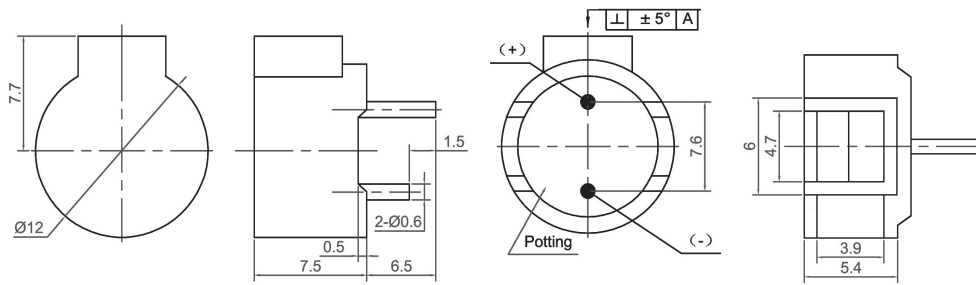

# Magnetic Buzzer (DC)

**CMB1207-X**

Canopus Part no.	Operating Voltage (VDC)	Rated Voltage (VDC)	Max Rated Current (mA)	Min Sound Output (dBA)	Resonant Frequency (Hz)	Tone Nature	Operating Temperature (°C)	Housing	Terminal	Weight (g)
CMB1207EC23NPX	3.5 ~ 7	5	25	85 at 10cm	2300±300	Continuous	-40 ~ +85	Noryl	Pin	2

**CANOPUS**

**CMB1209**

Canopus Part no.	Operating Voltage (VDC)	Rated Voltage (VDC)	Max Rated Current (mA)	Min Sound Output (dBA)	Resonant Frequency (Hz)	Tone Nature	Operating Temperature (°C)	Housing	Terminal	Weight (g)
CMB1209AC23NP	1.3 ~ 2	1.5	30	75 at 10cm	2300±400	Continuous	-10 ~ +50	Noryl	Pin	2
CMB1209EC23NP	4 ~ 7	5	30	85 at 10cm	2300±300	Continuous	-40 ~ +85	Noryl	Pin	2
CMB1209HC23NP	8 ~ 15	12	30	85 at 10cm	2300±300	Continuous	-40 ~ +85	Noryl	Pin	2

**CMB1614-T**

Canopus Part no.	Operating Voltage (VDC)	Rated Voltage (VDC)	Max Rated Current (mA)	Min Sound Output (dBA)	Resonant Frequency (Hz)	Tone Nature	Operating Temperature (°C)	Housing	Terminal	Weight (g)
CMB1614AC23NPT	1 ~ 2	1.5	20	76 at 10cm	2300±400	Continuous	-40 ~ +85	Noryl	Pin	7
CMB1614FC23NPT	4 ~ 8	6	30	85 at 10cm	2300±300	Continuous	-40 ~ +85	Noryl	Pin	7
CMB1614HC23NPT	8 ~ 15	12	30	85 at 10cm	2300±300	Continuous	-40 ~ +85	Noryl	Pin	7